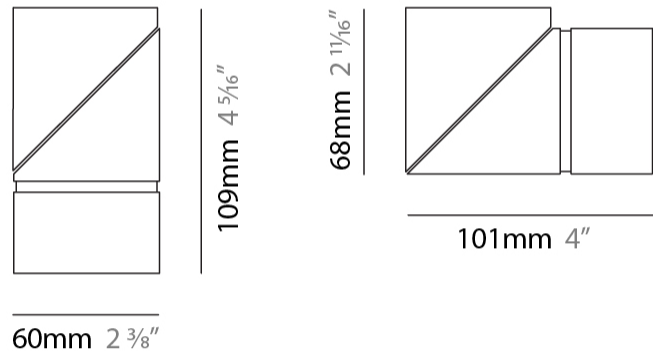

BOB RECESSED

A7200003-

base number	Color Temperature	Finish Options	Lens Options

1. To build a product code in our configurator select the specify button on the base model # product page
2. To build a manual product code on this datasheet choose from the options listed below in blue font and add the suffix to the base model #

GENERAL

Series: Bob
Partner: Letroh
Division: Architectural
Installation: Recessed
Product Type: Spots
Mounting Location: Ceiling
Light Distribution: Adjustable

PHYSICAL

Aperture Sizes - Downlights: 2"
Shape: Cylinder
Diameter (mm): 60
Diameter (in): 2 3/8
Length (mm): 109
Length (in): 4 5/16
Weight (kg): 0.60
Weight (lbs): 1.32
Fixture Finish: WHI / BLK
Fixture Material: Aluminum
Cut-out Measurements: 35mm/1 3/8"

ELECTRICAL

Lamp Type: LED
Input Wattage (W): 20
Total Output Wattage (W): 17
Dimming: Tri-Mode (Non-Dimming and Phase Dimming (120Vac only) and 0-10V Dimming)
Driver Included: Yes
Driver Location: Remote
Driver Type: Constant Current - Universal
Driver Class: Class 2
Input Voltage (V): 120 - 277
Constant Current (MA): 500
Constant Voltage (V): 33.9

LED

Color Temperature (°K): 2700 / 3000
Max. Delivered Lumen (lm): 1100 / 1500
CRI: >90 CRI
Lamp Life (hrs): 50000

OPTICAL

Optic°: 30 / 40 / 60 / OV / RT / WW
Adjustability: Rotational 360°; Tilt 90°

RATINGS AND CERTIFICATIONS

Certified By: Certified for North American Standards
IP rating: IP20